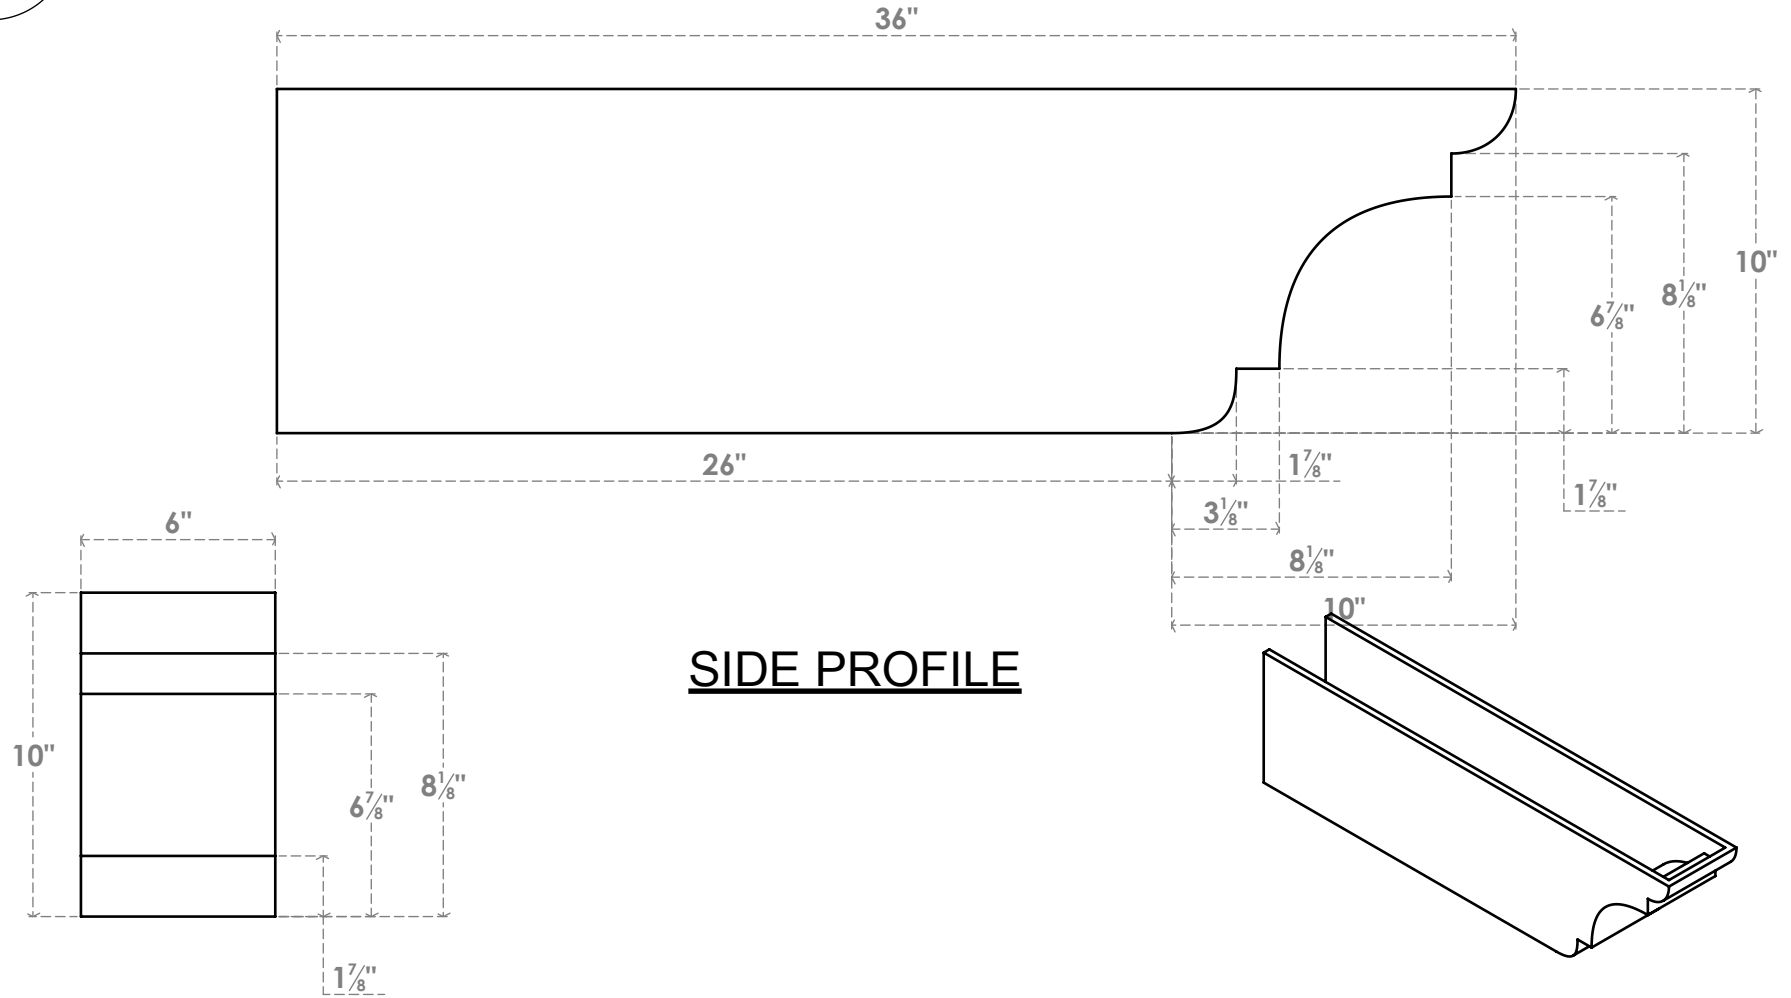

RFTP06X10X36NEB

6"W X 10"H X 36"L NEW BRIGHTON ARCHITECTURAL GRADE PVC RAFTER TAIL

SIDE PROFILE

FRONT PROFILE

ISOMETRIC

EKENA MILLWORK
 2300 WEST MAIN ST.
 CLARKSVILLE, TX 75426
 TOLL FREE: 866-607-0453
 WWW.EKENAMILLWORK.COM

NOTES

1. INSTALLATION TO BE COMPLETED IN ACCORDANCE WITH MANUFACTURER'S SPECIFICATIONS.
2. DRAWING MAY NOT BE TO SCALE
3. THIS DRAWING IS INTENDED FOR DESIGN AND PLANNING PURPOSES ONLY.
4. ALL INFORMATION CONTAINED HEREIN WAS CURRENT AT THE TIME OF DEVELOPMENT BUT MUST BE REVIEWED AND APPROVED BY THE PRODUCT MANUFACTURER TO BE CONSIDERED ACCURATE.
5. ARCHITECTURAL GRADE PVC PRODUCTS ARE MADE FROM EXPANDED CELLULAR PVC AND COME NATURALLY WHITE BUT MAY BE PAINTED